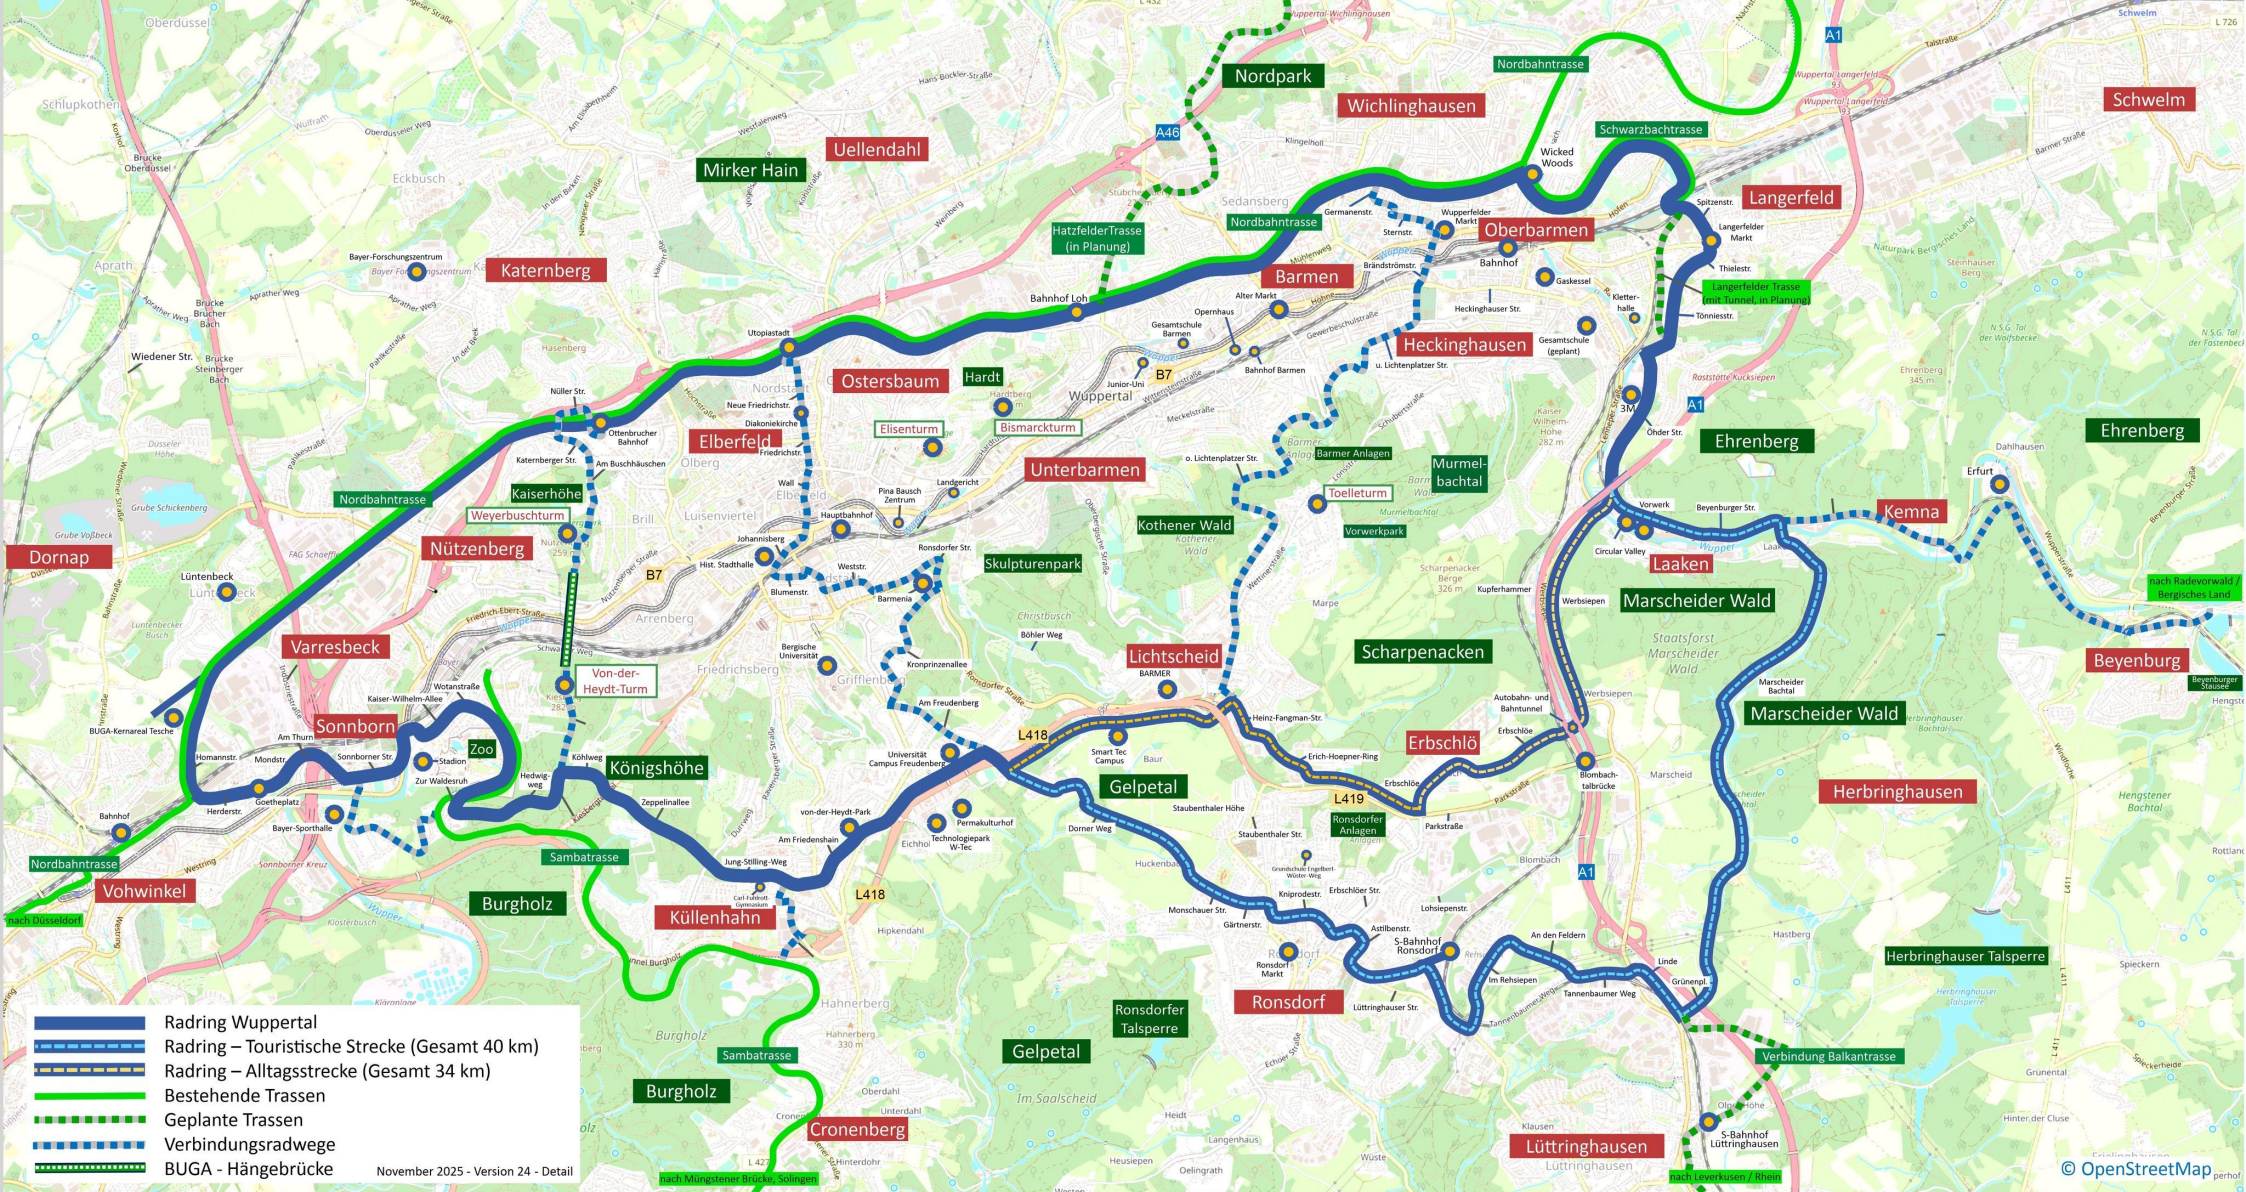

# Radring Wuppertal

November 2025 - Version 24 - Detail

© OpenStreetMap